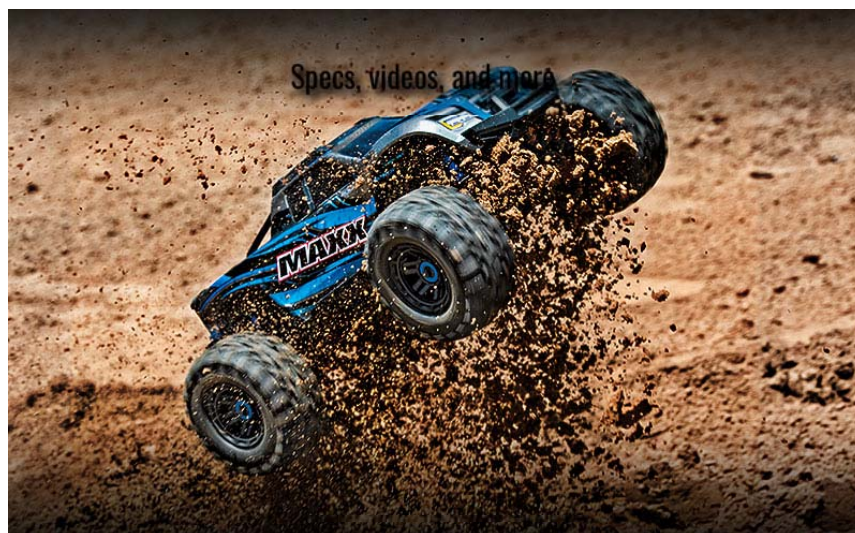

SPEED
60+mph

SKILL
Level 4

SCALE
1/10

POWER
Electric

MAXX®

1/10 SCALE MAXX MONSTER TRUCK

OVERVIEW

Meet the New MAXX

The Traxxas X-Maxx forever changed the face of RC monster trucks. Its radical new design, massive size, brutal strength, and unmatched power transformed X-Maxx into the stuff of legends. There is really nothing else like it... until now. Meet the all-new 1/10 Traxxas Maxx. Maxx expertly packages X-Maxx's innovative design elements into a lighter, more compact, more ferocious beast that is ready to take speed and strength to new levels extreme intensity. Let the fun begin!

MODEL 89076-4: Maxx: 1/10 Scale Monster Truck. Ready-To-Race® with TQi™ 2.4GHz radio system with Traxxas Stability Management™, Self-Righting, and VXL-4s ESC