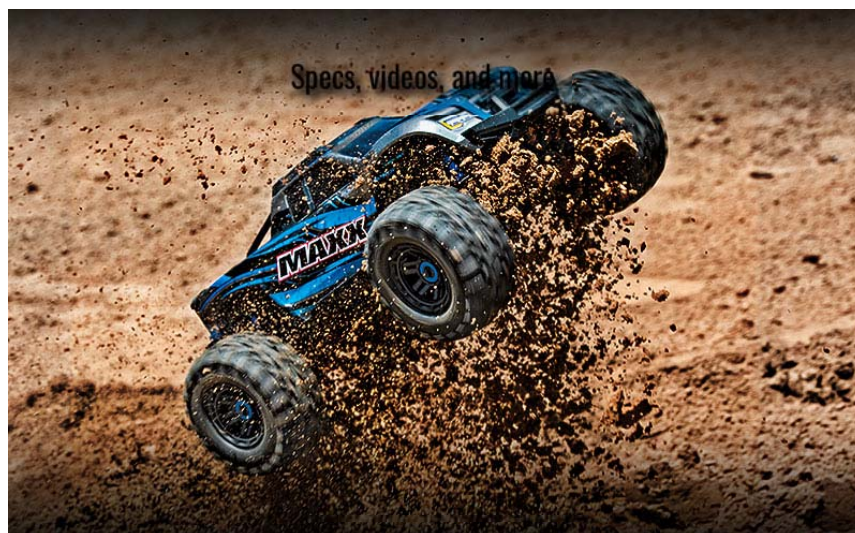

SPEED  
**60+mph**

SKILL  
**Level 4**

SCALE  
**1/10**

POWER  
**Electric**

**MAXX**®

1/10 SCALE MAXX MONSTER TRUCK

OVERVIEW

## Meet the New MAXX

The Traxxas X-Maxx forever changed the face of RC monster trucks. Its radical new design, massive size, brutal strength, and unmatched power transformed X-Maxx into the stuff of legends. There is really nothing else like it... until now. Meet the all-new 1/10 Traxxas Maxx. Maxx expertly packages X-Maxx's innovative design elements into a lighter, more compact, more ferocious beast that is ready to take speed and strength to new levels extreme intensity. Let the fun begin!

**MODEL 89076-4:** Maxx: 1/10 Scale Monster Truck. Ready-To-Race® with TQi™ 2.4GHz radio system with Traxxas Stability Management™, Self-Righting, and VXL-4s ESC