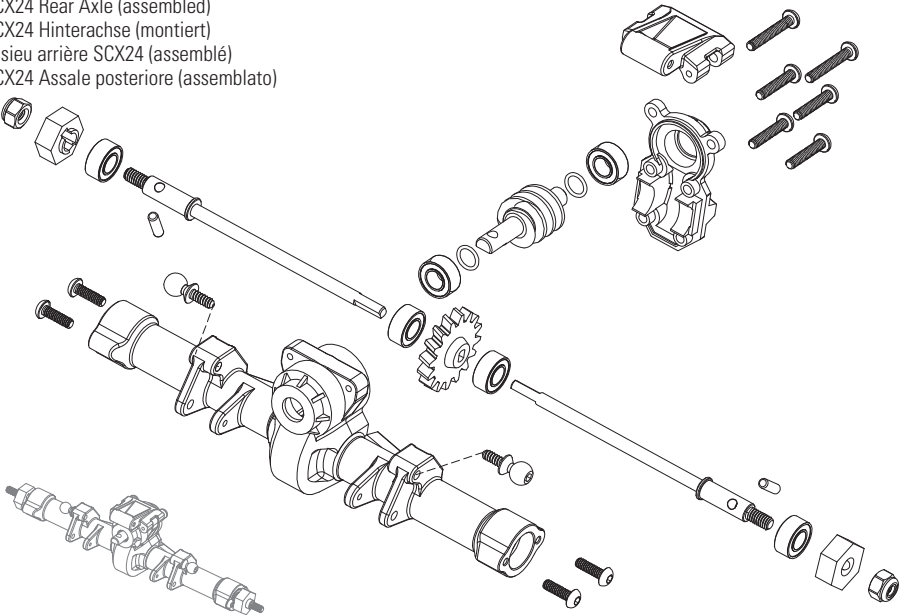

AXI31611 and AXI204000

SCX24 Driveshaft Set (short, medium, long)
SCX24 Antriebswellensatz (kurz, mittel, lang)
Ensemble d'arbre de transmission SCX24 (court, moyen, long)
SCX24 Set albero di trasmissione (corto, medio, lungo)

AXI31608

SCX24 Transmission (assembled)
SCX24 Getriebe (montiert)
Transmission SCX24 (assemblée)
SCX24 Trasmissione (assemblata)

AXI31609

SCX24 Front Axle (assembled)
SCX24 Vorderachse (montiert)
Essieu avant SCX24 (assemblé)
SCX24 Assale anteriore (assemblato)

**AXI31610**

SCX24 Rear Axle (assembled)
SCX24 Hinterachse (montiert)
Essieu arrière SCX24 (assemblé)
SCX24 Assale posteriore (assemblato)

AXI204000

SCX24 Suspension Links (short, medium, long)

SCX24 Aufhängeglieder (kurz, mittel, lang)

Bras de suspension SCX24 (court, moyen, long)

SCX24 Bielle sospensioni (corte, medie, lunghe)

AXI31614
 SCX24 Chassis Set
 SCX24 Karosseriesatz
 Ensemble de carrosserie SCX24
 SCX24 Set telaio

AXI200000

2019 Jeep JLUCRC Body Set (clear and cut)