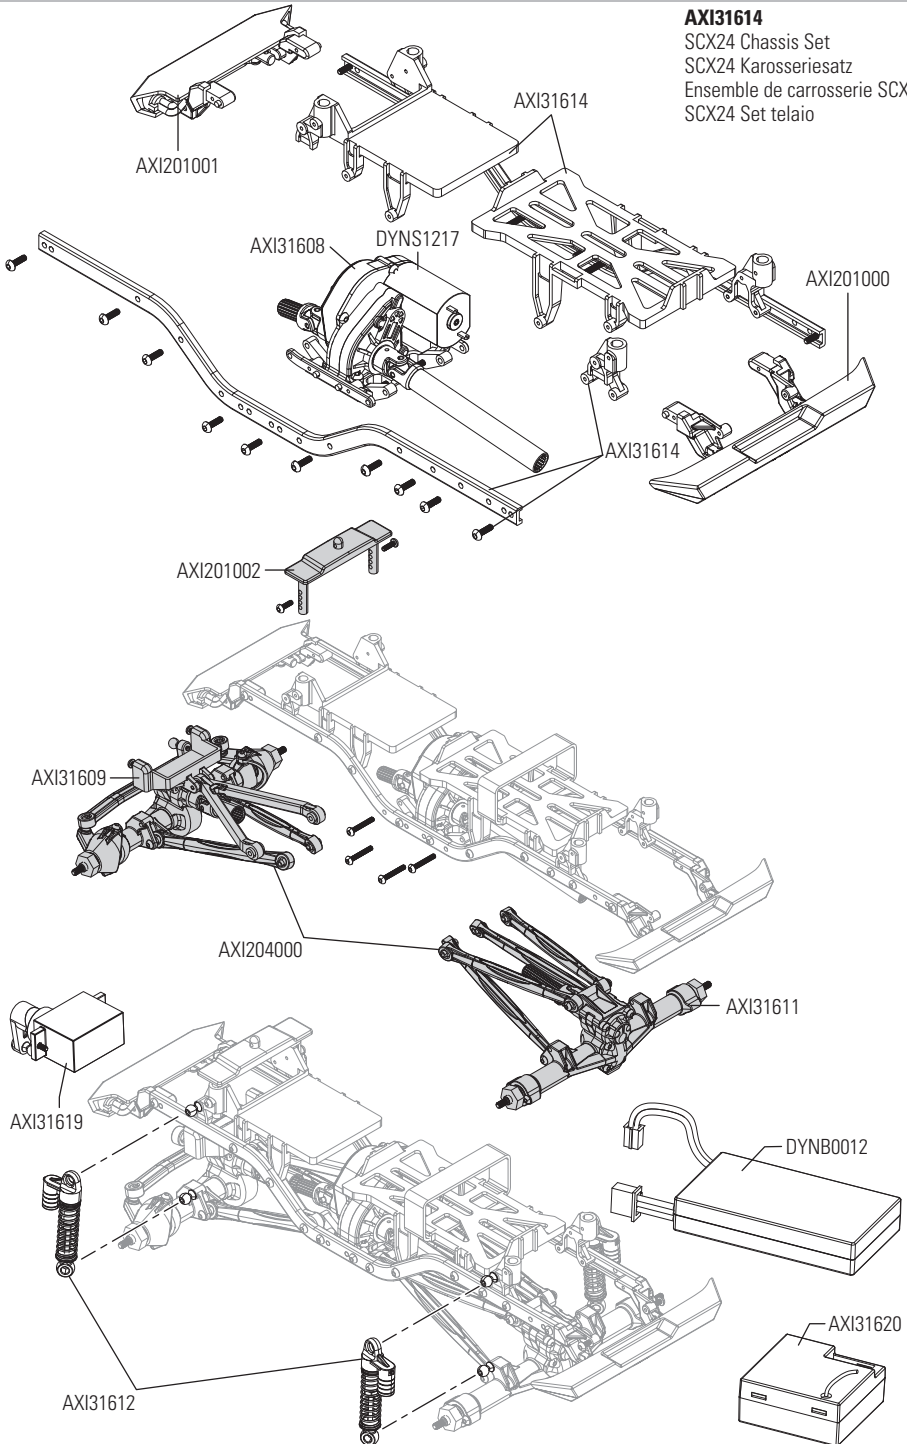

AXI31608

SCX24 Transmission (assembled)
SCX24 Getriebe (montiert)
Transmission SCX24 (assemblée)
SCX24 Trasmissione (assemblata)

AXI31609

SCX24 Front Axle (assembled)
SCX24 Vorderachse (montiert)
Essieu avant SCX24 (assemblé)
SCX24 Assale anteriore (assemblato)

**AXI31610**

SCX24 Rear Axle (assembled)
SCX24 Hinterachse (montiert)
Essieu arrière SCX24 (assemblé)
SCX24 Assale posteriore (assemblato)

AXI204000

SCX24 Suspension Links (short, medium, long)

SCX24 Aufhängeglieder (kurz, mittel, lang)

Bras de suspension SCX24 (court, moyen, long)

SCX24 Bielle sospensioni (corte, medie, lunghe)

AXI31614
 SCX24 Chassis Set
 SCX24 Karosseriesatz
 Ensemble de carrosserie SCX24
 SCX24 Set telaio

AXI200000

2019 Jeep JLUCRC Body Set (clear and cut)